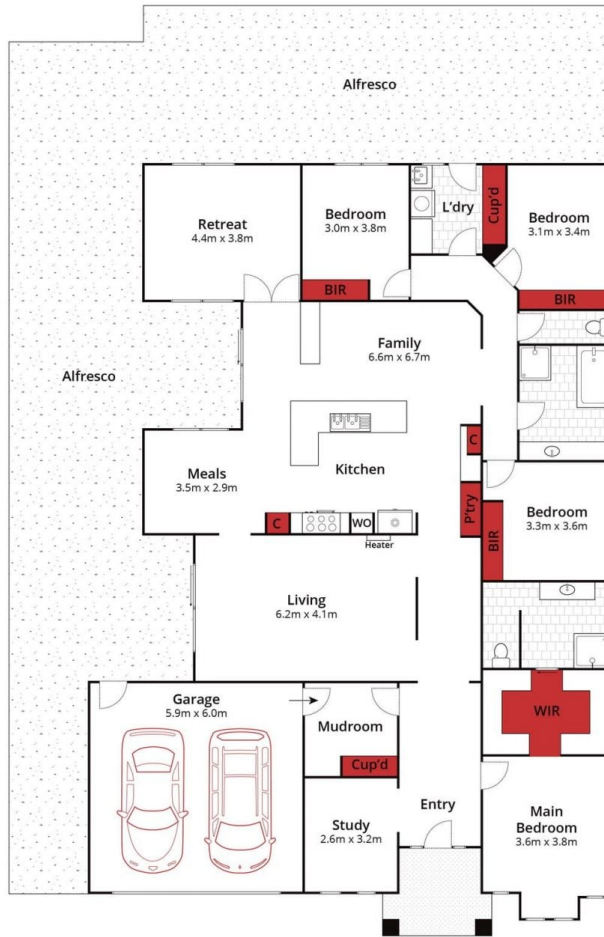

Reynaldo Rilen
03 53312233

Approx House Area 264m²

Approx Land Area 725m²

14 Pettett Close, Miners Rest