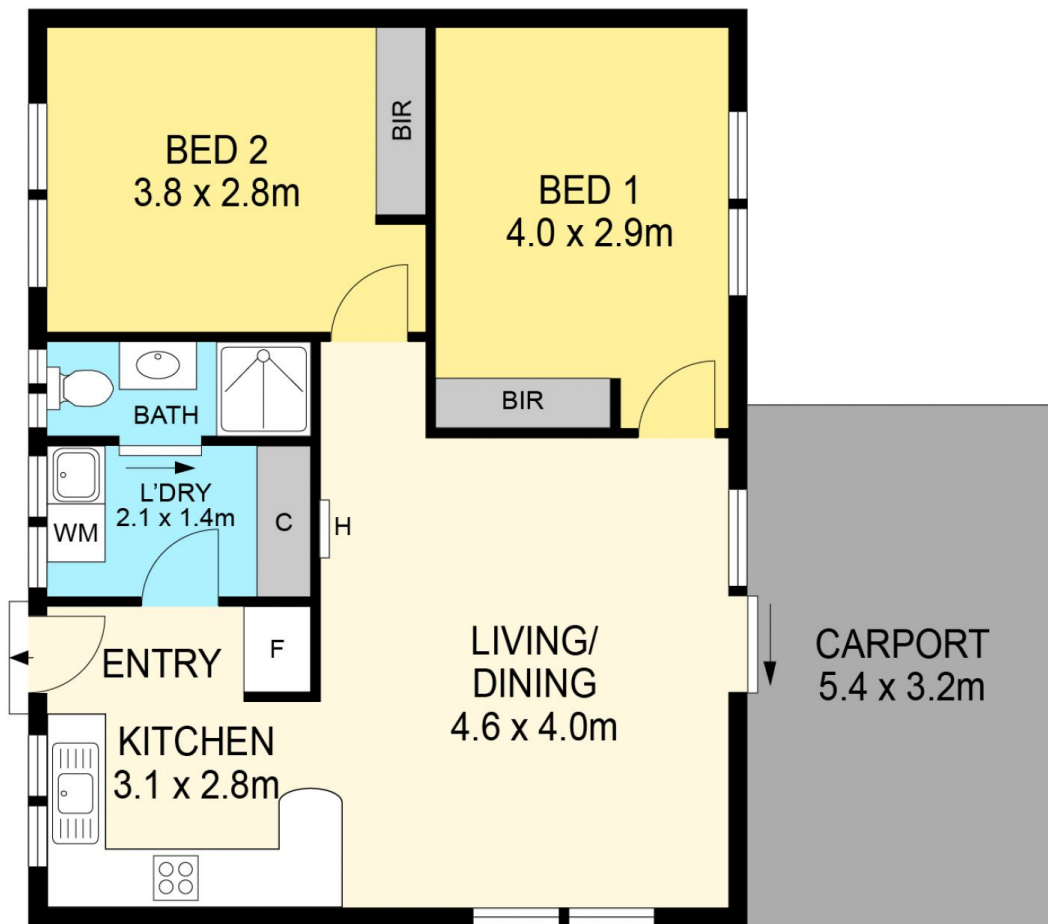

**1/14 Recreation Road Mount Clear VIC**

2 1 1

Nestled in the picturesque and lush Mount Clear, discover this charming brick veneer unit that offers the ideal combination of convenience and tranquility. Situated just a stone's throw away from the Midvale Shopping Centre, IBM, Federation University, as well as primary and secondary schools, this location couldn't be more perfect. Step inside to find a thoughtfully designed home with two bedrooms, both boasting spacious built-in robes for all your storage needs. The open plan living area creates a warm and inviting atmosphere, perfect for relaxing and entertaining. Prepare delicious meals in the well-appointed kitchen, complete with a freestanding gas oven, a stainless steel sink, fridge space, and timber lined cabinetry that overlooks the delightful backyard. The laundry area is equipped with a convenient single trough, space for your washing machine and ...

**DISCLAIMER**

PLANS SHOWN ARE FOR MARKETING PURPOSES ONLY. ALL DIMENSIONS ARE APPROXIMATE AND NOT TO SCALE. THEY ARE SUBJECT TO ERRORS AND INACCURACIES AND NO LIABILITY WILL BE ACCEPTED. INTERESTED PARTIES SHOULD MAKE THEIR OWN INQUIRES.